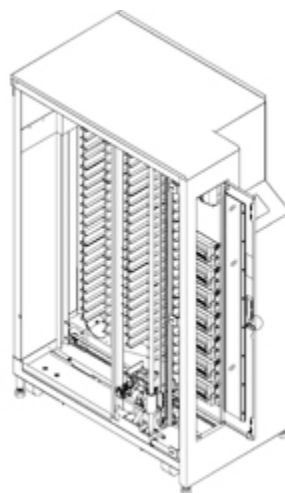

349350-B24

TL895-5 Drives

349350-B25

TL895-6 Drives

349350-B26

TL895-7 Drives

349350-B27

TL895 DLT Automated Library

Each library installation will require: (1) library system, (1) geographically specific localization kit, one differential SCSI cable for each DLT drive pair, and (96) pieces of DLT media with bar code labels.

The minimum orderable configuration consists of a single library system with localization kit (in cases where customer already has the necessary IEC power cord, SCSI cables and media).

Installation services may also be ordered for customers who want to have a certified Compaq Engineer perform an on-site library installation.

Capacity, Performance and Scalability

The TL895 is a stand-alone DLT automated library with 96 fixed slots and a drive bay capable of supporting two to seven 35/70-GB DLT Drives. This scalability of performance allows the end user the opportunity to configure the device to meet their specific throughput and cost requirements.